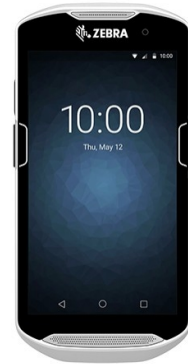

## **DR3** | 2D Android Mobile Computer **Rugged Durability and Industry-Proven Technology in a Compact Device**

### **Key Features**

- Scans 1D and 2D Barcodes
- Runs Android 6 Marshmallow OS
- Bluetooth 4.1 BLE Supported
- 4.7" Corning Gorilla Glass 3 Touch Screen
- IP65 Rated to Withstand 5'9" Drops
- 3.6v Rechargeable Lithium-ion Battery

## How Wasp DR3 compares to...

**Wasp DR3**

**Zebra TC51**

**Model**

**List Price**

**\$995.00**

**\$1,700.00**

**Drop Specification**

4.7" Color LCD High Resolution  
display (1280 x 720)

5" Color HD touchscreen  
display (1280x720)

**Operating System**

Android 6.0 Marshmallow

Android 6.0 Marshmallow

**Scanner Button**

Left or right handed